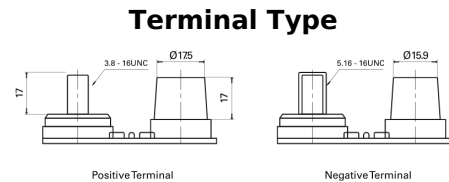

Product overview

Batteries for Marine and Leisure

Start AGM EM1000

Part number	EM1000
Technology	AGM
EAN/GTIN	3661024036023
Voltage	12 V
Capacity	50 Ah
CCA	800 A
MCA	1000
Length	260 mm
Width	173 mm
Height	206 mm
Box size	G34
Polarity	ETN 1
Terminal Type	SAE M 3/8" - 5/16" taper&stud
Hold Down	B7
Weights (subject of variation)	17.90 kg