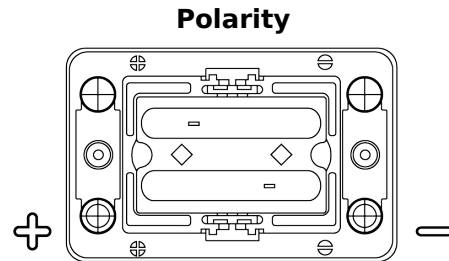

Product overview

Batteries for Marine and Leisure

Start AGM EM1000

Part number	EM1000
Technology	AGM
EAN/GTIN	3661024036023
Voltage	12 V
Capacity	50 Ah
CCA	800 A
MCA	1000
Length	260 mm
Width	173 mm
Height	206 mm
Box size	G34
Polarity	ETN 1
Terminal Type	SAE M 3/8" - 5/16" taper&stud
Hold Down	B7
Weights (subject of variation)	17.90 kg