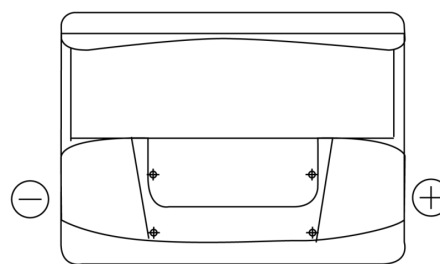

Product overview

Batteries for Cars

Standard FC550

Part number	FC550
Technology	Flooded
EAN/GTIN	3661024044806
Voltage	12 V
Capacity	55.0 Ah
CCA	460 A
Length	242 mm
Width	175 mm
Height	190 mm
Box size	L02
Polarity	ETN 0
Terminal Type	EN taper post
Hold Down	B13
Weights (subject of variation)	13.50 kg

Polarity

Terminal Type

Positive Terminal

Negative Terminal

Hold Down

Design, features and specifications are subject to change without notice. We disclaim any representation or warranty, express or implied, concerning the data or recommendations, and in no event shall be liable for any loss or damage claimed to have arisen as a result. Some products may not be available in your local market.