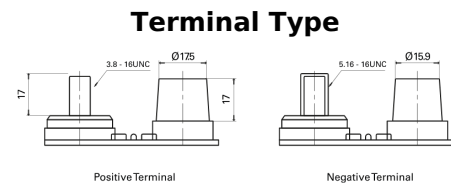

Product overview

Batteries for Marine and Leisure

Start AGM EM1000

Part number	EM1000
Technology	AGM
EAN/GTIN	3661024036023
Voltage	12 V
Capacity	50 Ah
CCA	800 A
MCA	1000
Length	260 mm
Width	173 mm
Height	206 mm
Box size	G34
Polarity	ETN 1
Terminal Type	SAE M 3/8" - 5/16" taper&stud
Hold Down	B7
Weights (subject of variation)	17.90 kg