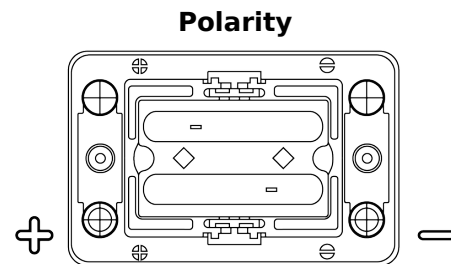

Product overview

Batteries for Marine and Leisure

Start AGM EM1000

Part number	EM1000
Technology	AGM
EAN/GTIN	3661024036023
Voltage	12 V
Capacity	50 Ah
CCA	800 A
MCA	1000
Length	260 mm
Width	173 mm
Height	206 mm
Box size	G34
Polarity	ETN 1
Terminal Type	SAE M 3/8" - 5/16" taper&stud
Hold Down	B7
Weights (subject of variation)	17.90 kg