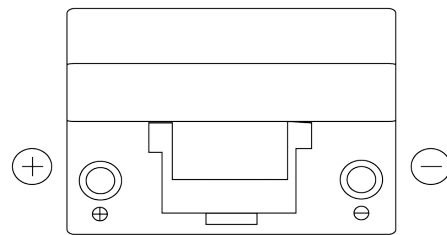

Product overview

Batteries for Cars

Formula FB955

Part number	FB955
Technology	Flooded
EAN/GTIN	3661024044462
Voltage	12 V
Capacity	95.0 Ah
CCA	760 A
Length	306 mm
Width	173 mm
Height	222 mm
Box size	D31
Polarity	ETN 1
Terminal Type	EN taper post
Hold Down	Korean B1
Weights (subject of variation)	20.60 kg

Polarity

Terminal Type

Positive Terminal

Negative Terminal

Hold Down

Design, features and specifications are subject to change without notice. We disclaim any representation or warranty, express or implied, concerning the data or recommendations, and in no event shall be liable for any loss or damage claimed to have arisen as a result. Some products may not be available in your local market.