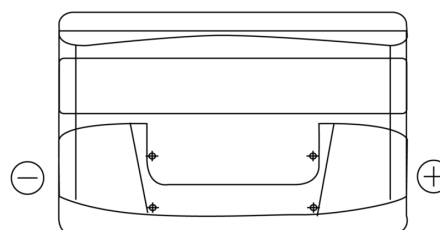

Product overview

Batteries for Cars

Formula FB950

Part number	FB950
Technology	Flooded
EAN/GTIN	3661024044585
Voltage	12 V
Capacity	95.0 Ah
CCA	800 A
Length	353 mm
Width	175 mm
Height	190 mm
Box size	L05
Polarity	ETN 0
Terminal Type	EN taper post
Hold Down	B13
Weights (subject of variation)	21.60 kg

Polarity

Terminal Type

Positive Terminal

Negative Terminal

Hold Down

Design, features and specifications are subject to change without notice. We disclaim any representation or warranty, express or implied, concerning the data or recommendations, and in no event shall be liable for any loss or damage claimed to have arisen as a result. Some products may not be available in your local market.