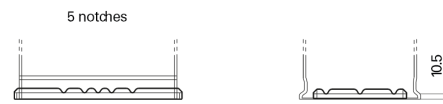

Product overview

Batteries for Cars

Formula FB950

Part number	FB950
Technology	Flooded
EAN/GTIN	3661024044585
Voltage	12 V
Capacity	95.0 Ah
CCA	800 A
Length	353 mm
Width	175 mm
Height	190 mm
Box size	L05
Polarity	ETN 0
Terminal Type	EN taper post
Hold Down	B13
Weights (subject of variation)	21.60 kg

Polarity

Terminal Type

Positive Terminal

Negative Terminal

Hold Down

Design, features and specifications are subject to change without notice. We disclaim any representation or warranty, express or implied, concerning the data or recommendations, and in no event shall be liable for any loss or damage claimed to have arisen as a result. Some products may not be available in your local market.