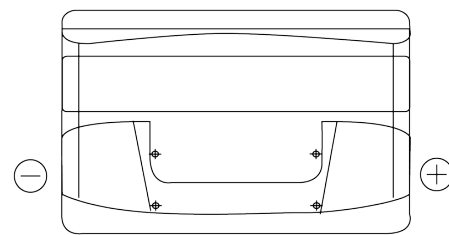

Product overview

Batteries for Cars

Formula FB950

Part number	FB950
Technology	Flooded
EAN/GTIN	3661024044585
Voltage	12 V
Capacity	95.0 Ah
CCA	800 A
Length	353 mm
Width	175 mm
Height	190 mm
Box size	L05
Polarity	ETN 0
Terminal Type	EN taper post
Hold Down	B13
Weights (subject of variation)	21.60 kg

Polarity

Terminal Type

Hold Down

Design, features and specifications are subject to change without notice. We disclaim any representation or warranty, express or implied, concerning the data or recommendations, and in no event shall be liable for any loss or damage claimed to have arisen as a result. Some products may not be available in your local market.