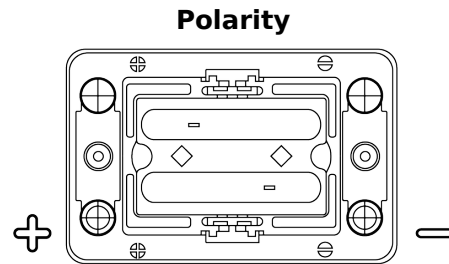

**Product overview**

Batteries for Marine and Leisure

**Dual AGM EP450**

Part number	EP450
Technology	AGM
EAN/GTIN	3661024035972
Voltage	12 V
Capacity	50 Ah
CCA	750 A
Watt hour	450 Wh
Length	260 mm
Width	173 mm
Height	206 mm
Box size	G34
Polarity	ETN 1
Terminal Type	SAE M 3/8" - 5/16" taper&stud
Hold Down	B7
Weights (subject of variation)	18.60 kg