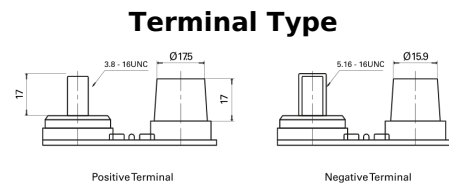

**Product overview**

Batteries for Marine and Leisure

**Dual AGM EP450**

Part number	EP450
Technology	AGM
EAN/GTIN	3661024035972
Voltage	12 V
Capacity	50 Ah
CCA	750 A
Watt hour	450 Wh
Length	260 mm
Width	173 mm
Height	206 mm
Box size	G34
Polarity	ETN 1
Terminal Type	SAE M 3/8" - 5/16" taper&stud
Hold Down	B7
Weights (subject of variation)	18.60 kg