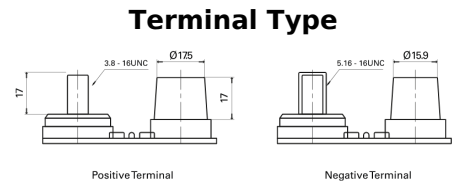

**Product overview**

Batteries for Marine and Leisure

**Dual AGM EP450**

Part number	EP450
Technology	AGM
EAN/GTIN	3661024035972
Voltage	12 V
Capacity	50 Ah
CCA	750 A
Watt hour	450 Wh
Length	260 mm
Width	173 mm
Height	206 mm
Box size	G34
Polarity	ETN 1
Terminal Type	SAE M 3/8"- 5/16" taper&stud
Hold Down	B7
Weights (subject of variation)	18.60 kg