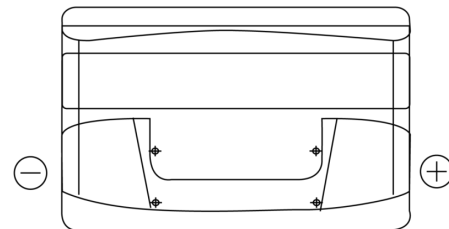

Product overview

Batteries for Cars

Formula FB852

Part number	FB852
Technology	Flooded
EAN/GTIN	3661024044660
Voltage	12 V
Capacity	85.0 Ah
CCA	760 A
Length	353 mm
Width	175 mm
Height	175 mm
Box size	LB5
Polarity	ETN 0
Terminal Type	EN taper post
Hold Down	B13
Weights (subject of variation)	19.40 kg

Polarity

Terminal Type

Positive Terminal Negative Terminal

Hold Down

Design, features and specifications are subject to change without notice. We disclaim any representation or warranty, express or implied, concerning the data or recommendations, and in no event shall be liable for any loss or damage claimed to have arisen as a result. Some products may not be available in your local market.