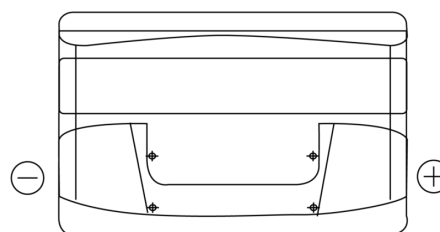

**Product overview**

Batteries for Cars

**Formula FB852**

Part number	FB852
Technology	Flooded
EAN/GTIN	3661024044660
Voltage	12 V
Capacity	85.0 Ah
CCA	760 A
Length	353 mm
Width	175 mm
Height	175 mm
Box size	LB5
Polarity	ETN 0
Terminal Type	EN taper post
Hold Down	B13
Weights (subject of variation)	19.40 kg

**Polarity**

**Terminal Type**

Positive Terminal

Negative Terminal

**Hold Down**

Design, features and specifications are subject to change without notice. We disclaim any representation or warranty, express or implied, concerning the data or recommendations, and in no event shall be liable for any loss or damage claimed to have arisen as a result. Some products may not be available in your local market.