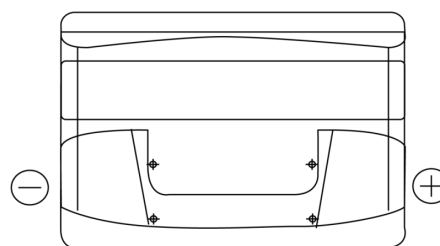

Product overview

Batteries for Cars

Formula FB800

Part number	FB800
Technology	Flooded
EAN/GTIN	3661024046244
Voltage	12 V
Capacity	80.0 Ah
CCA	640 A
Length	315 mm
Width	175 mm
Height	190 mm
Box size	L04
Polarity	ETN 0
Terminal Type	EN taper post
Hold Down	B13
Weights (subject of variation)	19.00 kg

Polarity

Terminal Type

Positive Terminal

Negative Terminal

Hold Down

Design, features and specifications are subject to change without notice. We disclaim any representation or warranty, express or implied, concerning the data or recommendations, and in no event shall be liable for any loss or damage claimed to have arisen as a result. Some products may not be available in your local market.