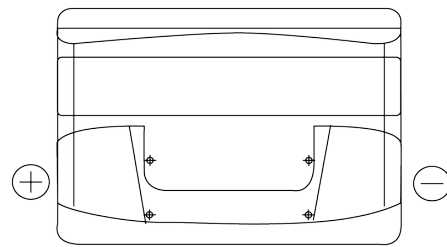

**Product overview**

Batteries for Cars

**Formula FB741**

Part number	FB741
Technology	Flooded
EAN/GTIN	3661024044561
Voltage	12 V
Capacity	74.0 Ah
CCA	680 A
Length	278 mm
Width	175 mm
Height	190 mm
Box size	L03
Polarity	ETN 1
Terminal Type	EN taper post
Hold Down	B13
Weights (subject of variation)	16.60 kg

**Polarity**

**Terminal Type**

Positive Terminal

Negative Terminal

**Hold Down**

Design, features and specifications are subject to change without notice. We disclaim any representation or warranty, express or implied, concerning the data or recommendations, and in no event shall be liable for any loss or damage claimed to have arisen as a result. Some products may not be available in your local market.