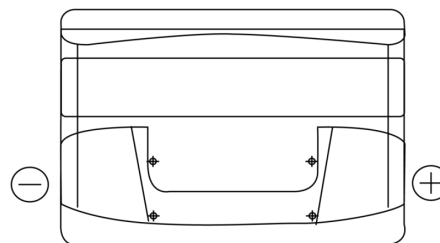

**Product overview**

Batteries for Cars

**Formula FB712**

Part number	FB712
Technology	Flooded
EAN/GTIN	3661024044646
Voltage	12 V
Capacity	71.0 Ah
CCA	670 A
Length	278 mm
Width	175 mm
Height	175 mm
Box size	LB3
Polarity	ETN 0
Terminal Type	EN taper post
Hold Down	B13
Weights (subject of variation)	15.30 kg

**Polarity**

**Terminal Type**

Positive Terminal

Negative Terminal

**Hold Down**

Design, features and specifications are subject to change without notice. We disclaim any representation or warranty, express or implied, concerning the data or recommendations, and in no event shall be liable for any loss or damage claimed to have arisen as a result. Some products may not be available in your local market.