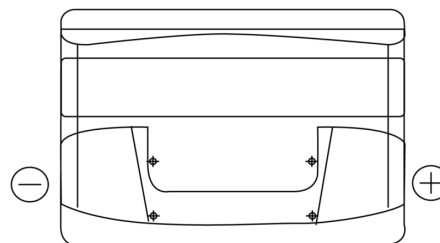

Product overview

Batteries for Cars

Formula FB712

Part number	FB712
Technology	Flooded
EAN/GTIN	3661024044646
Voltage	12 V
Capacity	71.0 Ah
CCA	670 A
Length	278 mm
Width	175 mm
Height	175 mm
Box size	LB3
Polarity	ETN 0
Terminal Type	EN taper post
Hold Down	B13
Weights (subject of variation)	15.30 kg

Polarity

Terminal Type

Positive Terminal

Negative Terminal

Hold Down

Design, features and specifications are subject to change without notice. We disclaim any representation or warranty, express or implied, concerning the data or recommendations, and in no event shall be liable for any loss or damage claimed to have arisen as a result. Some products may not be available in your local market.