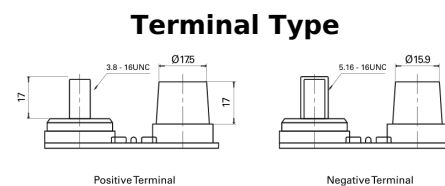

Product overview

Batteries for Marine and Leisure

Dual AGM EP900

Part number	EP900
Technology	AGM
EAN/GTIN	3661024035965
Voltage	12 V
Capacity	100 Ah
CCA	800 A
Watt hour	900 Wh
Length	330 mm
Width	173 mm
Height	240 mm
Box size	G31
Polarity	ETN 1
Terminal Type	SAE M 3/8" - 5/16" taper&stud
Hold Down	B0
Weights (subject of variation)	31.00 kg