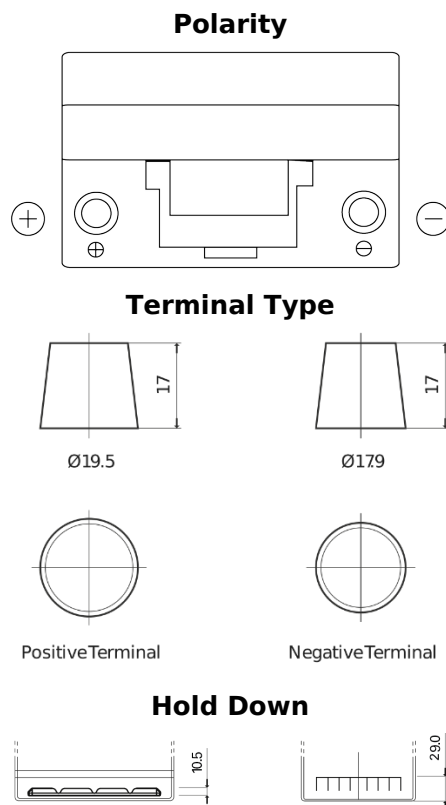

**Product overview**

Batteries for Cars

**Formula FB705**

Part number	FB705
Technology	Flooded
EAN/GTIN	3661024044448
Voltage	12 V
Capacity	70.0 Ah
CCA	540 A
Length	270 mm
Width	173 mm
Height	222 mm
Box size	D26
Polarity	ETN 1
Terminal Type	EN taper post
Hold Down	Korean B1+B6
Weights (subject of variation)	16.10 kg