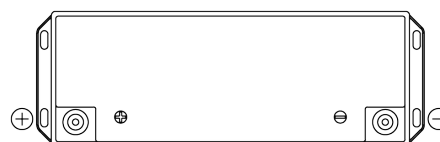

Product overview

Batteries for Marine and Leisure

Equipment Li-Ion EV2500

Part number	EV2500
Technology	Li-Ion
EAN/GTIN	3661024037686
Voltage	12 V
Capacity	200 Ah
Watt hour	2500 Wh
Length	485 mm
Width	170 mm
Height	240 mm
Box size	F51
Polarity	ETN 1
Terminal Type	Female M8
Hold Down	B0
Weights (subject of variation)	25.70 kg

Polarity

Terminal Type

Hold Down

Design, features and specifications are subject to change without notice. We disclaim any representation or warranty, express or implied, concerning the data or recommendations, and in no event shall be liable for any loss or damage claimed to have arisen as a result. Some products may not be available in your local market.