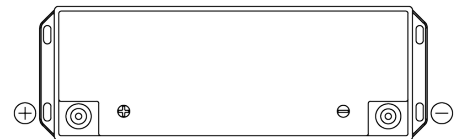

Product overview

Batteries for Marine and Leisure

Equipment Li-Ion EV2500

Part number	EV2500
Technology	Li-Ion
EAN/GTIN	3661024037686
Voltage	12 V
Capacity	200 Ah
Watt hour	2500 Wh
Length	485 mm
Width	170 mm
Height	245 mm
Box size	F51
Polarity	ETN 1
Terminal Type	Female M8
Hold Down	B0
Weights (subject of variation)	25.70 kg

Polarity

Terminal Type

Hold Down

Design, features and specifications are subject to change without notice. We disclaim any representation or warranty, express or implied, concerning the data or recommendations, and in no event shall be liable for any loss or damage claimed to have arisen as a result. Some products may not be available in your local market.