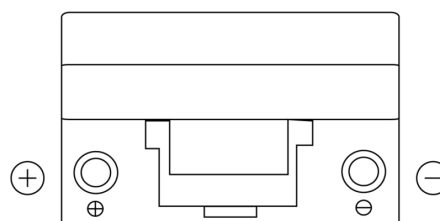

**Product overview**

Batteries for Cars

**Formula FB705**

Part number	FB705
Technology	Flooded
EAN/GTIN	3661024044448
Voltage	12 V
Capacity	70.0 Ah
CCA	540 A
Length	270 mm
Width	173 mm
Height	222 mm
Box size	D26
Polarity	ETN 1
Terminal Type	EN taper post
Hold Down	Korean B1+B6
Weights (subject of variation)	16.10 kg

**Polarity**

**Terminal Type**

**Hold Down**

Design, features and specifications are subject to change without notice. We disclaim any representation or warranty, express or implied, concerning the data or recommendations, and in no event shall be liable for any loss or damage claimed to have arisen as a result. Some products may not be available in your local market.