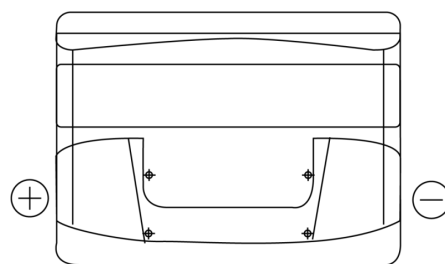

**Product overview**

Batteries for Cars

**Formula FB621**

|                                |               |
|--------------------------------|---------------|
| Part number                    | FB621         |
| Technology                     | Flooded       |
| EAN/GTIN                       | 3661024044547 |
| Voltage                        | 12 V          |
| Capacity                       | 62.0 Ah       |
| CCA                            | 540 A         |
| Length                         | 242 mm        |
| Width                          | 175 mm        |
| Height                         | 190 mm        |
| Box size                       | L02           |
| Polarity                       | ETN 1         |
| Terminal Type                  | EN taper post |
| Hold Down                      | B13           |
| Weights (subject of variation) | 14.20 kg      |

**Polarity**

**Terminal Type**

**Hold Down**

Design, features and specifications are subject to change without notice. We disclaim any representation or warranty, express or implied, concerning the data or recommendations, and in no event shall be liable for any loss or damage claimed to have arisen as a result. Some products may not be available in your local market.