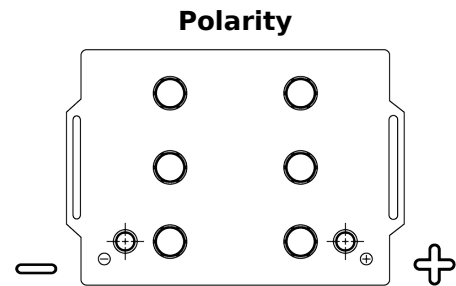

Product overview

Batteries for Trucks, Buses, Construction, Agriculture

StartPRO FG145A

Part number	FG145A
Technology	Flooded
EAN/GTIN	3661024045551
Voltage	12 V
Capacity	145 Ah
CCA	1000 A
Length	360 mm
Width	253 mm
Height	240 mm
Box size	F21
Polarity	ETN 6
Terminal Type	EN taper post
Hold Down	B0
Weights (subject of variation)	38.10 kg