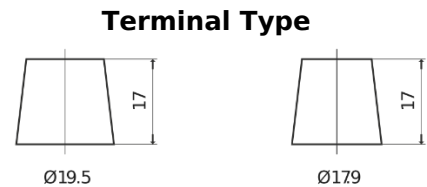

Product overview

Batteries for Trucks, Buses, Construction, Agriculture

StartPRO FG145A

Part number	FG145A
Technology	Flooded
EAN/GTIN	3661024045551
Voltage	12 V
Capacity	145 Ah
CCA	1000 A
Length	360 mm
Width	253 mm
Height	240 mm
Box size	F21
Polarity	ETN 6
Terminal Type	EN taper post
Hold Down	B0
Weights (subject of variation)	38.10 kg