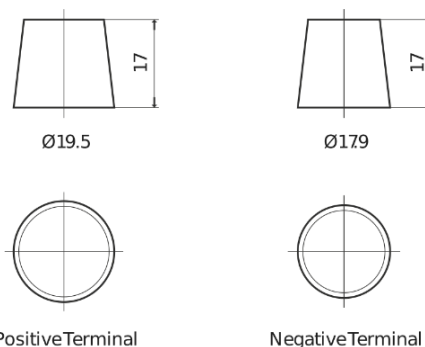

Product overview

Batteries for Cars

Formula FB605

Part number	FB605
Technology	Flooded
EAN/GTIN	3661024044424
Voltage	12 V
Capacity	60.0 Ah
CCA	480 A
Length	230 mm
Width	173 mm
Height	222 mm
Box size	D23
Polarity	ETN 1
Terminal Type	EN taper post
Hold Down	Korean B1
Weights (subject of variation)	14.60 kg

Polarity

Terminal Type

Positive Terminal

Negative Terminal

Hold Down

Design, features and specifications are subject to change without notice. We disclaim any representation or warranty, express or implied, concerning the data or recommendations, and in no event shall be liable for any loss or damage claimed to have arisen as a result. Some products may not be available in your local market.