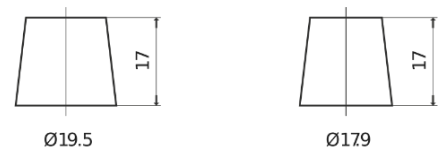

Product overview

Batteries for Cars

Formula FB604

Part number	FB604
Technology	Flooded
EAN/GTIN	3661024044417
Voltage	12 V
Capacity	60.0 Ah
CCA	480 A
Length	230 mm
Width	173 mm
Height	222 mm
Box size	D23
Polarity	ETN 0
Terminal Type	EN taper post
Hold Down	Korean B1
Weights (subject of variation)	14.60 kg

Polarity

Terminal Type

Positive Terminal

Negative Terminal

Hold Down

Design, features and specifications are subject to change without notice. We disclaim any representation or warranty, express or implied, concerning the data or recommendations, and in no event shall be liable for any loss or damage claimed to have arisen as a result. Some products may not be available in your local market.