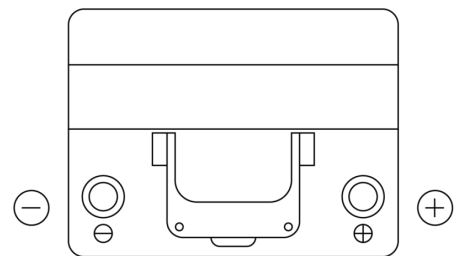

Product overview

Batteries for Cars

Formula FB604

Part number	FB604
Technology	Flooded
EAN/GTIN	3661024044417
Voltage	12 V
Capacity	60.0 Ah
CCA	480 A
Length	230 mm
Width	173 mm
Height	222 mm
Box size	D23
Polarity	ETN 0
Terminal Type	EN taper post
Hold Down	Korean B1
Weights (subject of variation)	14.60 kg

Polarity

Terminal Type

Positive Terminal

Negative Terminal

Hold Down

Design, features and specifications are subject to change without notice. We disclaim any representation or warranty, express or implied, concerning the data or recommendations, and in no event shall be liable for any loss or damage claimed to have arisen as a result. Some products may not be available in your local market.