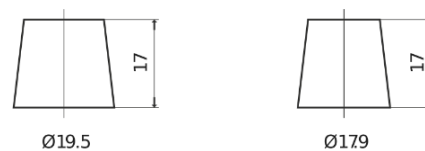

**Product overview**

Batteries for Cars

**Formula FB604**

Part number	FB604
Technology	Flooded
EAN/GTIN	3661024044417
Voltage	12 V
Capacity	60.0 Ah
CCA	480 A
Length	230 mm
Width	173 mm
Height	222 mm
Box size	D23
Polarity	ETN 0
Terminal Type	EN taper post
Hold Down	Korean B1
Weights (subject of variation)	14.60 kg

**Polarity**

**Terminal Type**

Positive Terminal

Negative Terminal

**Hold Down**

Design, features and specifications are subject to change without notice. We disclaim any representation or warranty, express or implied, concerning the data or recommendations, and in no event shall be liable for any loss or damage claimed to have arisen as a result. Some products may not be available in your local market.