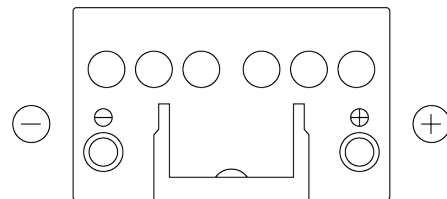

Product overview

Batteries for Cars

Formula FB450

Part number	FB450
Technology	Flooded
EAN/GTIN	3661024044493
Voltage	12 V
Capacity	45 Ah
CCA	330 A
Length	220 mm
Width	135 mm
Height	225 mm
Box size	E02
Polarity	ETN 0
Terminal Type	EN taper post
Hold Down	B1
Weights (subject of variation)	12.50 kg

Polarity

Terminal Type

Positive Terminal

Negative Terminal

Hold Down

Design, features and specifications are subject to change without notice. We disclaim any representation or warranty, express or implied, concerning the data or recommendations, and in no event shall be liable for any loss or damage claimed to have arisen as a result. Some products may not be available in your local market.