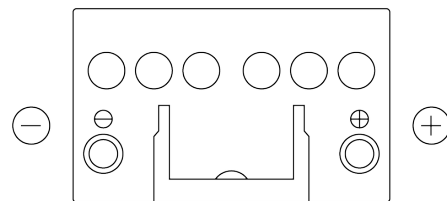

**Product overview**

Batteries for Cars

**Formula FB450**

Part number	FB450
Technology	Flooded
EAN/GTIN	3661024044493
Voltage	12 V
Capacity	45 Ah
CCA	330 A
Length	220 mm
Width	135 mm
Height	225 mm
Box size	E02
Polarity	ETN 0
Terminal Type	EN taper post
Hold Down	B1
Weights (subject of variation)	12.50 kg

**Polarity**

**Terminal Type**

Positive Terminal

Negative Terminal

**Hold Down**

Design, features and specifications are subject to change without notice. We disclaim any representation or warranty, express or implied, concerning the data or recommendations, and in no event shall be liable for any loss or damage claimed to have arisen as a result. Some products may not be available in your local market.