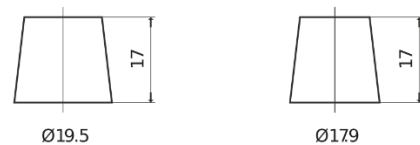

**Product overview**

Batteries for Cars

**Formula FB450**

Part number	FB450
Technology	Flooded
EAN/GTIN	3661024044493
Voltage	12 V
Capacity	45 Ah
CCA	330 A
Length	220 mm
Width	135 mm
Height	225 mm
Box size	E02
Polarity	ETN 0
Terminal Type	EN taper post
Hold Down	B1
Weights (subject of variation)	12.50 kg

**Polarity**

**Terminal Type**

Positive Terminal

Negative Terminal

**Hold Down**

Design, features and specifications are subject to change without notice. We disclaim any representation or warranty, express or implied, concerning the data or recommendations, and in no event shall be liable for any loss or damage claimed to have arisen as a result. Some products may not be available in your local market.