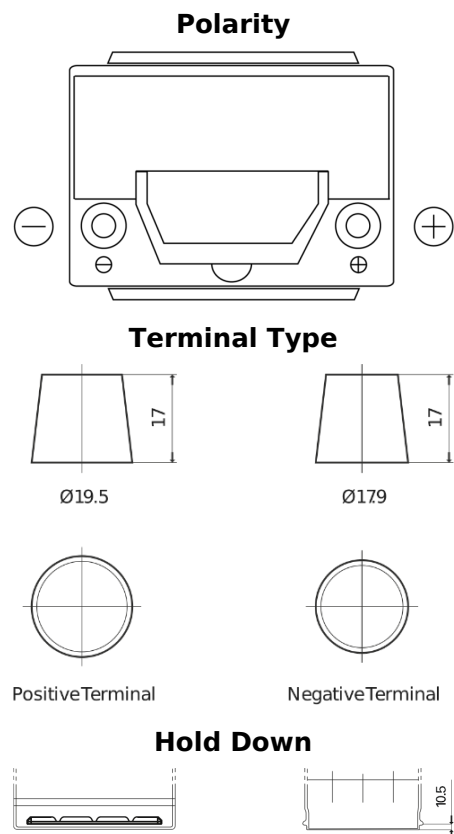

**Product overview**

Batteries for Cars

**Futura CA654**

Part number	CA654
Technology	Flooded
EAN/GTIN	3661024016483
Voltage	12 V
Capacity	65.0 Ah
CCA	580 A
Length	230 mm
Width	173 mm
Height	222 mm
Box size	D23
Polarity	ETN 0
Terminal Type	EN taper post
Hold Down	Korean B1
Weights (subject of variation)	16.00 kg