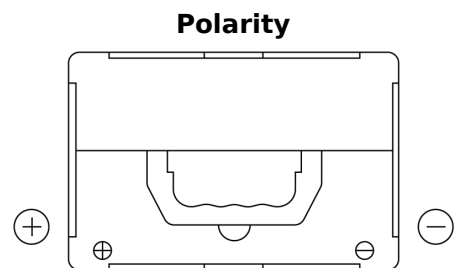

**Product overview**

Batteries for Cars

**Formula FB558**

Part number	FB558
Technology	Flooded
EAN/GTIN	3661024046985
Voltage	12 V
Capacity	55.0 Ah
CCA	620 A
Length	230 mm
Width	180 mm
Height	186 mm
Box size	G75
Polarity	ETN 1
Terminal Type	SAE S 3/8" side Terminal
Hold Down	B7
Weights (subject of variation)	14.20 kg