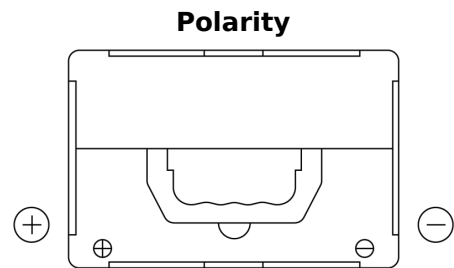

Product overview

Batteries for Cars

Formula FB558

Part number	FB558
Technology	Flooded
EAN/GTIN	3661024046985
Voltage	12 V
Capacity	55.0 Ah
CCA	620 A
Length	230 mm
Width	180 mm
Height	186 mm
Box size	G75
Polarity	ETN 1
Terminal Type	SAE S 3/8" side Terminal
Hold Down	B7
Weights (subject of variation)	14.20 kg