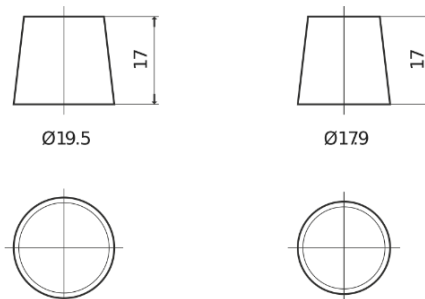

Product overview

Batteries for Cars

Formula FB500

Part number	FB500
Technology	Flooded
EAN/GTIN	3661024044516
Voltage	12 V
Capacity	50.0 Ah
CCA	450 A
Length	207 mm
Width	175 mm
Height	190 mm
Box size	L01
Polarity	ETN 0
Terminal Type	EN taper post
Hold Down	B13
Weights (subject of variation)	12.20 kg

Polarity

Terminal Type

Positive Terminal

Negative Terminal

Hold Down

Design, features and specifications are subject to change without notice. We disclaim any representation or warranty, express or implied, concerning the data or recommendations, and in no event shall be liable for any loss or damage claimed to have arisen as a result. Some products may not be available in your local market.