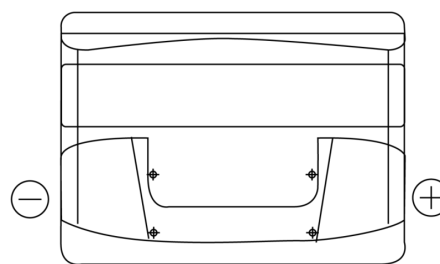

Product overview

Batteries for Cars

Formula FB500

Part number	FB500
Technology	Flooded
EAN/GTIN	3661024044516
Voltage	12 V
Capacity	50.0 Ah
CCA	450 A
Length	207 mm
Width	175 mm
Height	190 mm
Box size	L01
Polarity	ETN 0
Terminal Type	EN taper post
Hold Down	B13
Weights (subject of variation)	12.20 kg

Polarity

Terminal Type

Positive Terminal

Negative Terminal

Hold Down

Design, features and specifications are subject to change without notice. We disclaim any representation or warranty, express or implied, concerning the data or recommendations, and in no event shall be liable for any loss or damage claimed to have arisen as a result. Some products may not be available in your local market.