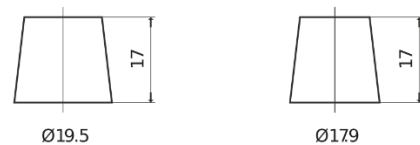

**Product overview**

Batteries for Cars

**Formula FB451**

Part number	FB451
Technology	Flooded
EAN/GTIN	3661024044486
Voltage	12 V
Capacity	45 Ah
CCA	330 A
Length	220 mm
Width	135 mm
Height	225 mm
Box size	E02
Polarity	ETN 1
Terminal Type	EN taper post
Hold Down	B1
Weights (subject of variation)	12.50 kg

**Polarity**

**Terminal Type**

Positive Terminal

Negative Terminal

**Hold Down**

Design, features and specifications are subject to change without notice. We disclaim any representation or warranty, express or implied, concerning the data or recommendations, and in no event shall be liable for any loss or damage claimed to have arisen as a result. Some products may not be available in your local market.