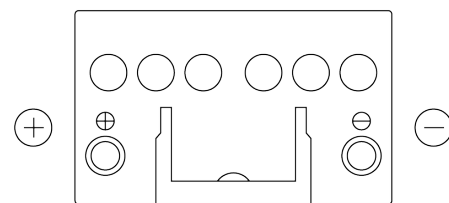

**Product overview**

Batteries for Cars

**Formula FB451**

Part number	FB451
Technology	Flooded
EAN/GTIN	3661024044486
Voltage	12 V
Capacity	45 Ah
CCA	330 A
Length	220 mm
Width	135 mm
Height	225 mm
Box size	E02
Polarity	ETN 1
Terminal Type	EN taper post
Hold Down	B1
Weights (subject of variation)	12.50 kg

**Polarity**

**Terminal Type**

Positive Terminal

Negative Terminal

**Hold Down**

Design, features and specifications are subject to change without notice. We disclaim any representation or warranty, express or implied, concerning the data or recommendations, and in no event shall be liable for any loss or damage claimed to have arisen as a result. Some products may not be available in your local market.