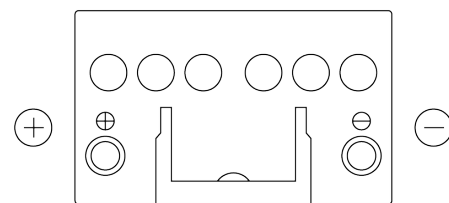

Product overview

Batteries for Cars

Plus CB451

Part number	CB451
Technology	Flooded
EAN/GTIN	3661024014489
Voltage	12 V
Capacity	45 Ah
CCA	330 A
Length	220 mm
Width	135 mm
Height	225 mm
Box size	E02
Polarity	ETN 1
Terminal Type	EN taper post
Hold Down	B1
Weights (subject of variation)	12.50 kg

Polarity

Terminal Type

Positive Terminal

Negative Terminal

Hold Down

Design, features and specifications are subject to change without notice. We disclaim any representation or warranty, express or implied, concerning the data or recommendations, and in no event shall be liable for any loss or damage claimed to have arisen as a result. Some products may not be available in your local market.