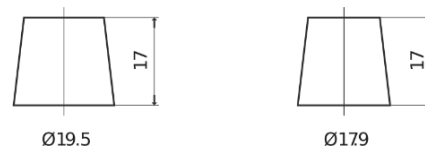

Product overview

Batteries for Cars

Formula FB455

Part number	FB455
Technology	Flooded
EAN/GTIN	3661024044387
Voltage	12 V
Capacity	45.0 Ah
CCA	330 A
Length	237 mm
Width	127 mm
Height	227 mm
Box size	B24
Polarity	ETN 1
Terminal Type	EN taper post
Hold Down	B0
Weights (subject of variation)	11.40 kg

Polarity

Terminal Type

Positive Terminal

Negative Terminal

Hold Down

Design, features and specifications are subject to change without notice. We disclaim any representation or warranty, express or implied, concerning the data or recommendations, and in no event shall be liable for any loss or damage claimed to have arisen as a result. Some products may not be available in your local market.