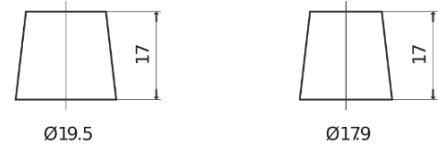

Terminal Type