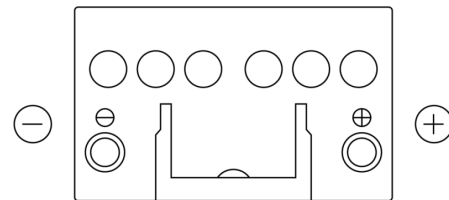

Product overview

Batteries for Cars

Formula FB450

Part number	FB450
Technology	Flooded
EAN/GTIN	3661024044493
Voltage	12 V
Capacity	45.0 Ah
CCA	330 A
Length	220 mm
Width	135 mm
Height	225 mm
Box size	E02
Polarity	ETN 0
Terminal Type	EN taper post
Hold Down	B1
Weights (subject of variation)	12.50 kg

Polarity

Terminal Type

Positive Terminal

Negative Terminal

Hold Down

Design, features and specifications are subject to change without notice. We disclaim any representation or warranty, express or implied, concerning the data or recommendations, and in no event shall be liable for any loss or damage claimed to have arisen as a result. Some products may not be available in your local market.