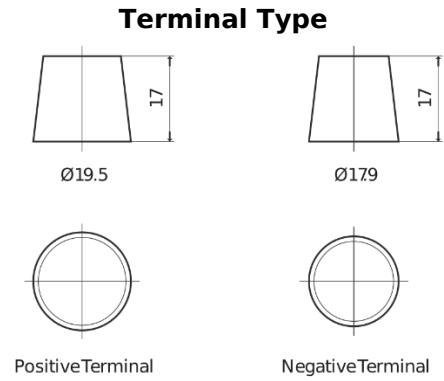

**Product overview**

Batteries for Trucks, Buses, Construction, Agriculture

**StartPRO FG1353**

Part number	FG1353
Technology	Flooded
EAN/GTIN	3661024045544
Voltage	12 V
Capacity	135 Ah
CCA	1000 A
Length	514 mm
Width	218 mm
Height	210 mm
Box size	DB9
Polarity	ETN 3
Terminal Type	EN taper post
Hold Down	B0
Weights (subject of variation)	39.80 kg