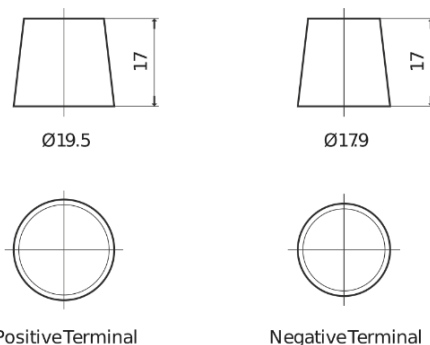

Product overview

Batteries for Cars

Formula FB440

Part number	FB440
Technology	Flooded
EAN/GTIN	3661024044509
Voltage	12 V
Capacity	44.0 Ah
CCA	400 A
Length	175 mm
Width	175 mm
Height	190 mm
Box size	L00
Polarity	ETN 0
Terminal Type	EN taper post
Hold Down	B13
Weights (subject of variation)	10.70 kg

Polarity

Terminal Type

Positive Terminal

Negative Terminal

Hold Down

Design, features and specifications are subject to change without notice. We disclaim any representation or warranty, express or implied, concerning the data or recommendations, and in no event shall be liable for any loss or damage claimed to have arisen as a result. Some products may not be available in your local market.