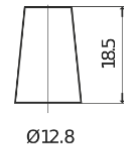

Terminal Type

Positive Terminal

Negative Terminal