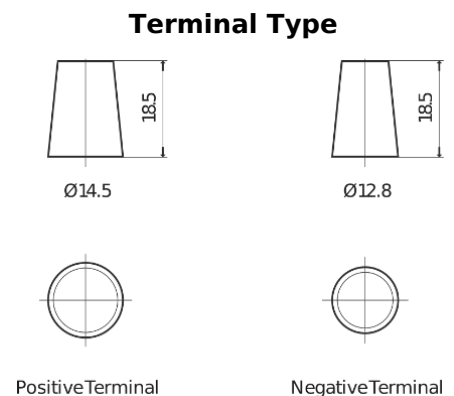

Product overview

Batteries for Cars

Formula FB356

Part number	FB356
Technology	Flooded
EAN/GTIN	3661024044332
Voltage	12 V
Capacity	35.0 Ah
CCA	240 A
Length	187 mm
Width	127 mm
Height	220 mm
Box size	B19
Polarity	ETN 0
Terminal Type	JIS taper post
Hold Down	B0
Weights (subject of variation)	8.90 kg