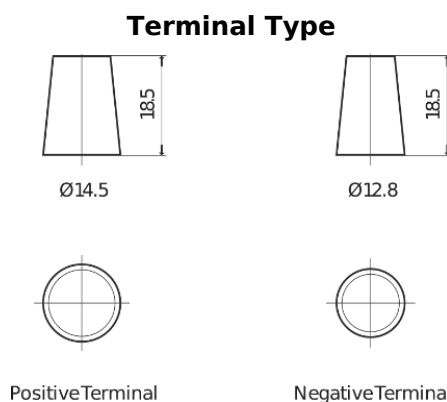

**Product overview**

Batteries for Cars

**Formula FB356**

Part number	FB356
Technology	Flooded
EAN/GTIN	3661024044332
Voltage	12 V
Capacity	35.0 Ah
CCA	240 A
Length	187 mm
Width	127 mm
Height	220 mm
Box size	B19
Polarity	ETN 0
Terminal Type	JIS taper post
Hold Down	B0
Weights (subject of variation)	8.90 kg