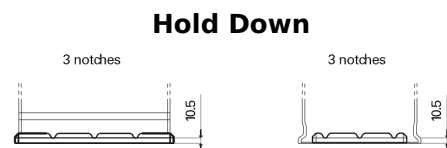

Product overview

Batteries for Trucks, Buses, Construction, Agriculture

StartPRO FG1355

Part number	FG1355
Technology	Flooded
EAN/GTIN	3661024045520
Voltage	12 V
Capacity	135 Ah
CCA	1000 A
Length	514 mm
Width	175 mm
Height	210 mm
Box size	DB8
Polarity	ETN 3
Terminal Type	EN taper post
Hold Down	B3
Weights (subject of variation)	36.00 kg