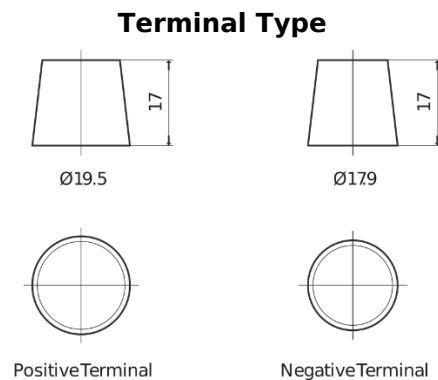

Product overview

Batteries for Trucks, Buses, Construction, Agriculture

PowerPRO Agri&Construction EJ1355

Part number	EJ1355
Technology	Flooded
EAN/GTIN	3661024036955
Voltage	12 V
Capacity	135 Ah
CCA	1000 A
Length	514 mm
Width	175 mm
Height	210 mm
Box size	DB8
Polarity	ETN 3
Terminal Type	EN taper post
Hold Down	B3
Weights (subject of variation)	36.00 kg