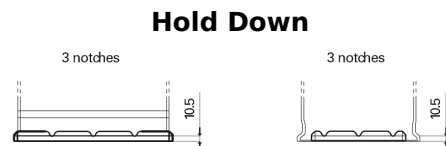

Product overview

Batteries for Trucks, Buses, Construction, Agriculture

PowerPRO Agri&Construction EJ1355

Part number	EJ1355
Technology	Flooded
EAN/GTIN	3661024036955
Voltage	12 V
Capacity	135 Ah
CCA	1000 A
Length	514 mm
Width	175 mm
Height	210 mm
Box size	DB8
Polarity	ETN 3
Terminal Type	EN taper post
Hold Down	B3
Weights (subject of variation)	36.00 kg