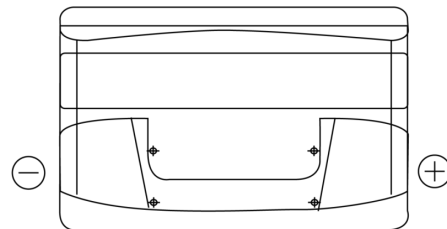

Product overview

Batteries for Cars

Formula FB1000

Part number	FB1000
Technology	Flooded
EAN/GTIN	3661024044714
Voltage	12 V
Capacity	100.0 Ah
CCA	720 A
Length	315 mm
Width	175 mm
Height	205 mm
Box size	LH4
Polarity	ETN 0
Terminal Type	EN taper post
Hold Down	B13
Weights (subject of variation)	21.90 kg

Polarity

Terminal Type

Ø19.5

Ø179

Positive Terminal

Negative Terminal

Hold Down

Design, features and specifications are subject to change without notice. We disclaim any representation or warranty, express or implied, concerning the data or recommendations, and in no event shall be liable for any loss or damage claimed to have arisen as a result. Some products may not be available in your local market.