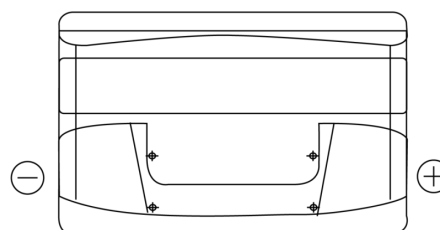

**Product overview**

Batteries for Cars

**Formula FB1000**

Part number	FB1000
Technology	Flooded
EAN/GTIN	3661024044714
Voltage	12 V
Capacity	100.0 Ah
CCA	720 A
Length	315 mm
Width	175 mm
Height	205 mm
Box size	LH4
Polarity	ETN 0
Terminal Type	EN taper post
Hold Down	B13
Weights (subject of variation)	21.90 kg

**Polarity**

**Terminal Type**

**Hold Down**

Design, features and specifications are subject to change without notice. We disclaim any representation or warranty, express or implied, concerning the data or recommendations, and in no event shall be liable for any loss or damage claimed to have arisen as a result. Some products may not be available in your local market.