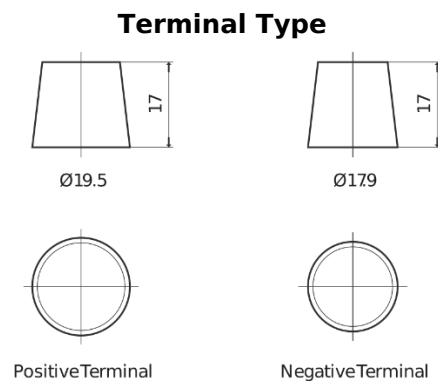

Product overview

Batteries for Trucks, Buses, Construction, Agriculture

StartPRO EG1355

Part number	EG1355
Technology	Flooded
EAN/GTIN	3661024035521
Voltage	12 V
Capacity	135 Ah
CCA	1000 A
Length	514 mm
Width	175 mm
Height	210 mm
Box size	DB8
Polarity	ETN 3
Terminal Type	EN taper post
Hold Down	B3
Weights (subject of variation)	36.00 kg