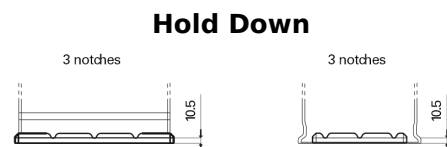

Product overview

Batteries for Trucks, Buses, Construction, Agriculture

StartPRO EG1355

Part number	EG1355
Technology	Flooded
EAN/GTIN	3661024035521
Voltage	12 V
Capacity	135 Ah
CCA	1000 A
Length	514 mm
Width	175 mm
Height	210 mm
Box size	DB8
Polarity	ETN 3
Terminal Type	EN taper post
Hold Down	B3
Weights (subject of variation)	36.00 kg