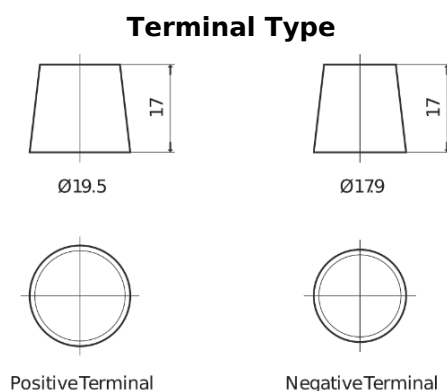

Product overview

Batteries for Cars

Formula Xtreme FA954

| | |
|--------------------------------|---------------|
| Part number | FA954 |
| Technology | Flooded |
| EAN/GTIN | 3661024044189 |
| Voltage | 12 V |
| Capacity | 95.0 Ah |
| CCA | 800 A |
| Length | 306 mm |
| Width | 173 mm |
| Height | 222 mm |
| Box size | D31 |
| Polarity | ETN 0 |
| Terminal Type | EN taper post |
| Hold Down | Korean B1 |
| Weights (subject of variation) | 21.40 kg |