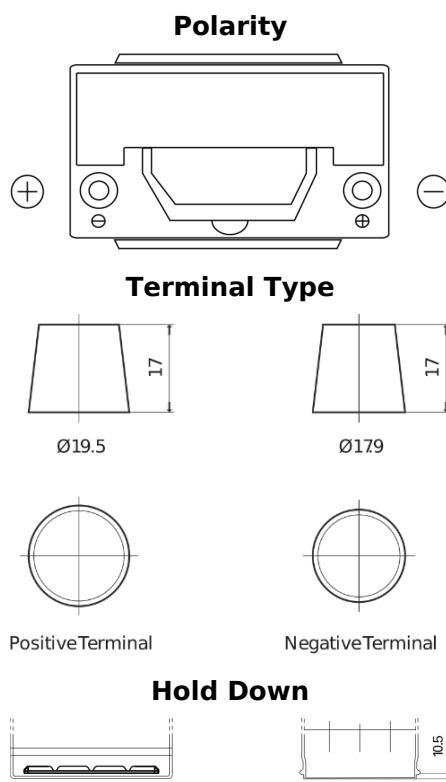

Product overview

Batteries for Cars

Formula Xtreme FA954

Part number	FA954
Technology	Flooded
EAN/GTIN	3661024044189
Voltage	12 V
Capacity	95.0 Ah
CCA	800 A
Length	306 mm
Width	173 mm
Height	222 mm
Box size	D31
Polarity	ETN 0
Terminal Type	EN taper post
Hold Down	Korean B1
Weights (subject of variation)	21.40 kg