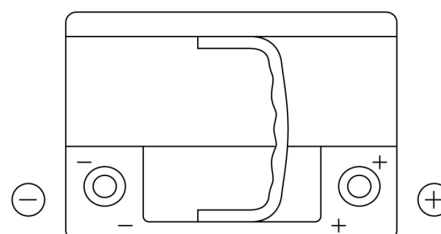

Product overview

Batteries for Cars

Futura CA612

Part number	CA612
Technology	Flooded
EAN/GTIN	3661024014274
Voltage	12 V
Capacity	61.0 Ah
CCA	600 A
Length	242 mm
Width	175 mm
Height	175 mm
Box size	LB2
Polarity	ETN 0
Terminal Type	EN taper post
Hold Down	B13
Weights (subject of variation)	14.00 kg

Polarity

Terminal Type

Hold Down

Design, features and specifications are subject to change without notice. We disclaim any representation or warranty, express or implied, concerning the data or recommendations, and in no event shall be liable for any loss or damage claimed to have arisen as a result. Some products may not be available in your local market.