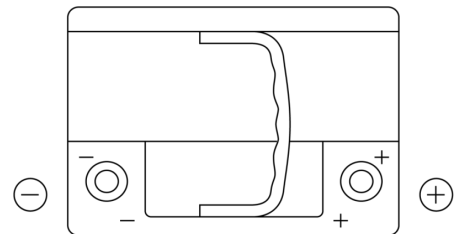

Product overview

Batteries for Cars

Futura CA612

Part number	CA612
Technology	Flooded
EAN/GTIN	3661024014274
Voltage	12 V
Capacity	61.0 Ah
CCA	600 A
Length	242 mm
Width	175 mm
Height	175 mm
Box size	LB2
Polarity	ETN 0
Terminal Type	EN taper post
Hold Down	B13
Weights (subject of variation)	14.00 kg

Polarity

Terminal Type

Positive Terminal

Negative Terminal

Hold Down

Design, features and specifications are subject to change without notice. We disclaim any representation or warranty, express or implied, concerning the data or recommendations, and in no event shall be liable for any loss or damage claimed to have arisen as a result. Some products may not be available in your local market.