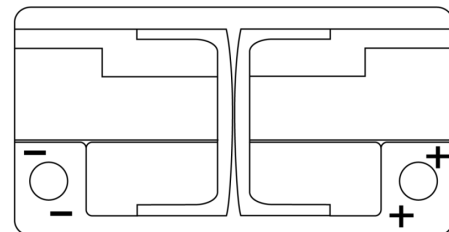

Product overview

Batteries for Cars

Formula Xtreme FA852

Part number	FA852
Technology	Flooded
EAN/GTIN	3661024044295
Voltage	12 V
Capacity	85.0 Ah
CCA	800 A
Length	315 mm
Width	175 mm
Height	175 mm
Box size	LB4
Polarity	ETN 0
Terminal Type	EN taper post
Hold Down	B13
Weights (subject of variation)	18.60 kg

Polarity

Terminal Type

Positive Terminal

Negative Terminal

Hold Down

Design, features and specifications are subject to change without notice. We disclaim any representation or warranty, express or implied, concerning the data or recommendations, and in no event shall be liable for any loss or damage claimed to have arisen as a result. Some products may not be available in your local market.