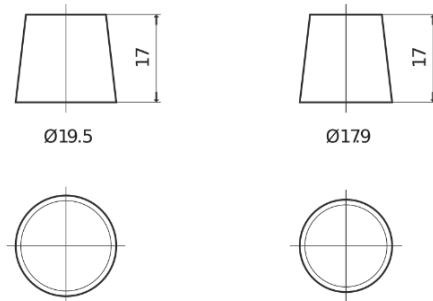

Product overview

Batteries for Cars

Formula Xtreme FA770

Part number	FA770
Technology	Flooded
EAN/GTIN	3661024044240
Voltage	12 V
Capacity	77.0 Ah
CCA	760 A
Length	278 mm
Width	175 mm
Height	190 mm
Box size	L03
Polarity	ETN 0
Terminal Type	EN taper post
Hold Down	B13
Weights (subject of variation)	17.50 kg

Polarity

Terminal Type

Positive Terminal

Negative Terminal

Hold Down

Design, features and specifications are subject to change without notice. We disclaim any representation or warranty, express or implied, concerning the data or recommendations, and in no event shall be liable for any loss or damage claimed to have arisen as a result. Some products may not be available in your local market.