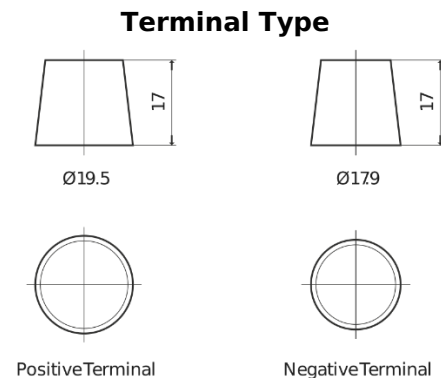

**Product overview**

Batteries for Cars

**Premium EA955**

Part number	EA955
Technology	Flooded
EAN/GTIN	3661024034197
Voltage	12 V
Capacity	95 Ah
CCA	800 A
Length	306 mm
Width	173 mm
Height	222 mm
Box size	D31
Polarity	ETN 1
Terminal Type	EN taper post
Hold Down	Korean B1
Weights (subject of variation)	21.40 kg