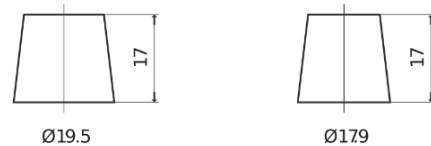

Product overview

Batteries for Cars

Formula Xtreme FA722

Part number	FA722
Technology	Flooded
EAN/GTIN	3661024044288
Voltage	12 V
Capacity	72.0 Ah
CCA	720 A
Length	278 mm
Width	175 mm
Height	175 mm
Box size	LB3
Polarity	ETN 0
Terminal Type	EN taper post
Hold Down	B13
Weights (subject of variation)	15.90 kg

Polarity

Terminal Type

Positive Terminal

Negative Terminal

Hold Down

Design, features and specifications are subject to change without notice. We disclaim any representation or warranty, express or implied, concerning the data or recommendations, and in no event shall be liable for any loss or damage claimed to have arisen as a result. Some products may not be available in your local market.