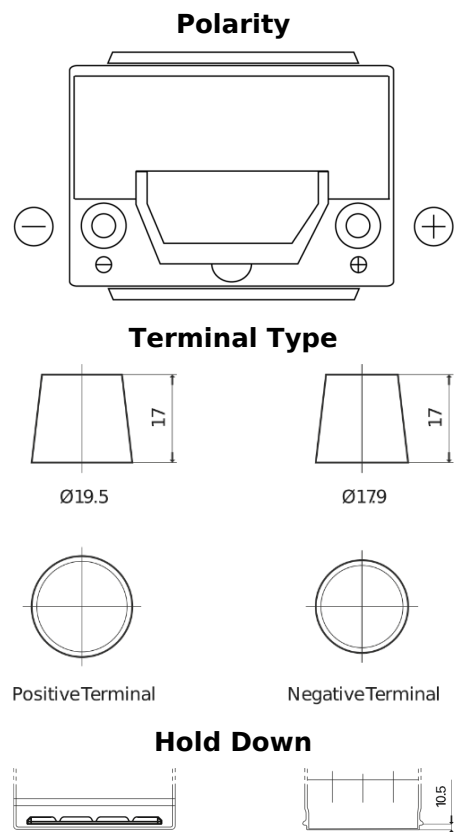

Product overview

Batteries for Cars

Formula Xtreme FA654

Part number	FA654
Technology	Flooded
EAN/GTIN	3661024044141
Voltage	12 V
Capacity	65.0 Ah
CCA	580 A
Length	230 mm
Width	173 mm
Height	222 mm
Box size	D23
Polarity	ETN 0
Terminal Type	EN taper post
Hold Down	Korean B1
Weights (subject of variation)	16.00 kg