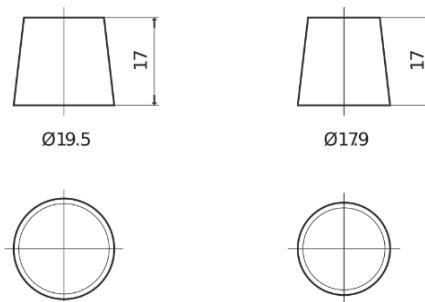

Product overview

Batteries for Cars

Formula Xtreme FA640

Part number	FA640
Technology	Flooded
EAN/GTIN	3661024044226
Voltage	12 V
Capacity	64.0 Ah
CCA	640 A
Length	242 mm
Width	175 mm
Height	190 mm
Box size	L02
Polarity	ETN 0
Terminal Type	EN taper post
Hold Down	B13
Weights (subject of variation)	14.90 kg

Polarity

Terminal Type

Positive Terminal

Negative Terminal

Hold Down

Design, features and specifications are subject to change without notice. We disclaim any representation or warranty, express or implied, concerning the data or recommendations, and in no event shall be liable for any loss or damage claimed to have arisen as a result. Some products may not be available in your local market.