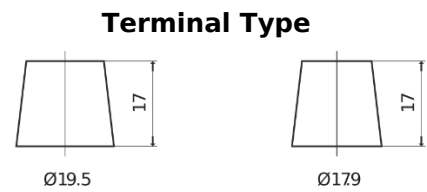

**Product overview**

Batteries for Cars

**Premium EA954**

|                                |               |
|--------------------------------|---------------|
| Part number                    | EA954         |
| Technology                     | Flooded       |
| EAN/GTIN                       | 3661024034180 |
| Voltage                        | 12 V          |
| Capacity                       | 95 Ah         |
| CCA                            | 800 A         |
| Length                         | 306 mm        |
| Width                          | 173 mm        |
| Height                         | 222 mm        |
| Box size                       | D31           |
| Polarity                       | ETN 0         |
| Terminal Type                  | EN taper post |
| Hold Down                      | Korean B1     |
| Weights (subject of variation) | 21.40 kg      |