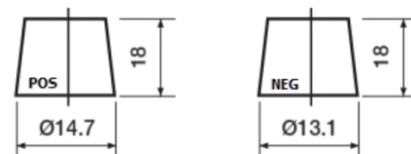

Product overview

Batteries for Cars

Formula Xtreme FA456

Part number	FA456
Technology	Flooded
EAN/GTIN	3661024044127
Voltage	12 V
Capacity	45.0 Ah
CCA	390 A
Length	237 mm
Width	127 mm
Height	227 mm
Box size	B24
Polarity	ETN 0
Terminal Type	JIS taper post
Hold Down	B1
Weights (subject of variation)	11.80 kg

Polarity

Terminal Type

Remove T1 adapter for T3

Hold Down

Design, features and specifications are subject to change without notice. We disclaim any representation or warranty, express or implied, concerning the data or recommendations, and in no event shall be liable for any loss or damage claimed to have arisen as a result. Some products may not be available in your local market.