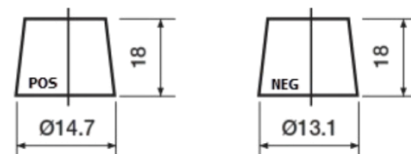

**Product overview**

Batteries for Cars

**Formula Xtreme FA456**

Part number	FA456
Technology	Flooded
EAN/GTIN	3661024044127
Voltage	12 V
Capacity	45.0 Ah
CCA	390 A
Length	237 mm
Width	127 mm
Height	227 mm
Box size	B24
Polarity	ETN 0
Terminal Type	JIS taper post
Hold Down	B1
Weights (subject of variation)	11.80 kg

**Polarity**

**Terminal Type**

Remove T1 adapter for T3

**Hold Down**

Design, features and specifications are subject to change without notice. We disclaim any representation or warranty, express or implied, concerning the data or recommendations, and in no event shall be liable for any loss or damage claimed to have arisen as a result. Some products may not be available in your local market.