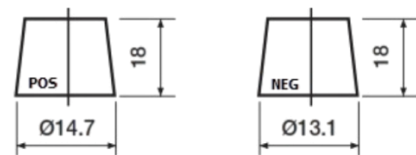

Product overview

Batteries for Cars

Formula Xtreme FA406

Part number	FA406
Technology	Flooded
EAN/GTIN	3661024047005
Voltage	12 V
Capacity	40.0 Ah
CCA	350 A
Length	187 mm
Width	127 mm
Height	220 mm
Box size	B19
Polarity	ETN 0
Terminal Type	JIS taper post
Hold Down	B1
Weights (subject of variation)	9.30 kg

Remove T1 adapter for T3

Hold Down

Design, features and specifications are subject to change without notice. We disclaim any representation or warranty, express or implied, concerning the data or recommendations, and in no event shall be liable for any loss or damage claimed to have arisen as a result. Some products may not be available in your local market.