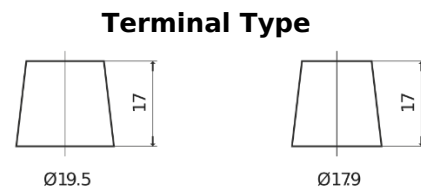

**Product overview**

Batteries for Trucks, Buses, Construction, Agriculture

**EndurancePRO EFB EX2253**

|                                |               |
|--------------------------------|---------------|
| Part number                    | EX2253        |
| Technology                     | EFB           |
| EAN/GTIN                       | 3661024036702 |
| Voltage                        | 12 V          |
| Capacity                       | 225.0 Ah      |
| CCA                            | 1150 A        |
| Length                         | 518 mm        |
| Width                          | 274 mm        |
| Height                         | 240 mm        |
| Box size                       | D06           |
| Polarity                       | ETN 3         |
| Terminal Type                  | EN taper post |
| Hold Down                      | B0            |
| Weights (subject of variation) | 60.10 kg      |