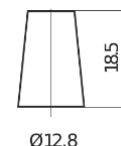

Product overview

Batteries for Cars

Formula FB457

Part number	FB457
Technology	Flooded
EAN/GTIN	3661024044363
Voltage	12 V
Capacity	45 Ah
CCA	330 A
Length	237 mm
Width	127 mm
Height	227 mm
Box size	B24
Polarity	ETN 1
Terminal Type	JIS taper post
Hold Down	B0
Weights (subject of variation)	11.40 kg

Polarity

Terminal Type

Positive Terminal

Negative Terminal

Hold Down

Design, features and specifications are subject to change without notice. We disclaim any representation or warranty, express or implied, concerning the data or recommendations, and in no event shall be liable for any loss or damage claimed to have arisen as a result. Some products may not be available in your local market.