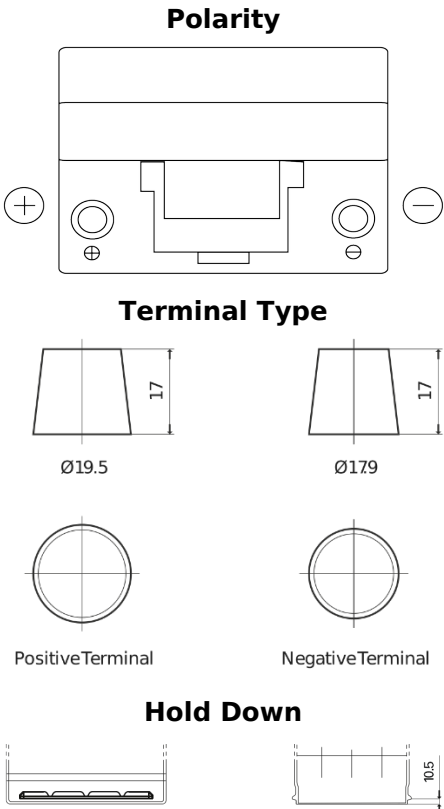

Product overview

Batteries for Cars

Formula FB955

Part number	FB955
Technology	Flooded
EAN/GTIN	3661024044462
Voltage	12 V
Capacity	95 Ah
CCA	760 A
Length	306 mm
Width	173 mm
Height	222 mm
Box size	D31
Polarity	ETN 1
Terminal Type	EN taper post
Hold Down	Korean B1
Weights (subject of variation)	20.60 kg