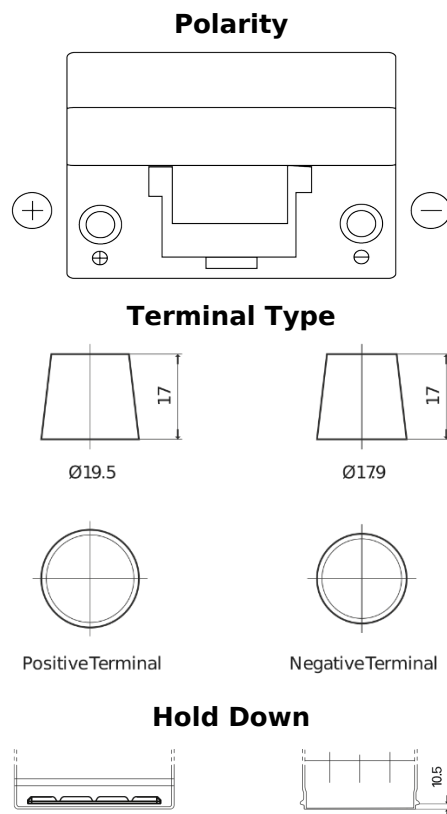

Product overview

Batteries for Cars

Excell EB955

Part number	EB955
Technology	Flooded
EAN/GTIN	3661024034463
Voltage	12 V
Capacity	95 Ah
CCA	760 A
Length	306 mm
Width	173 mm
Height	222 mm
Box size	D31
Polarity	ETN 1
Terminal Type	EN taper post
Hold Down	Korean B1
Weights (subject of variation)	20.60 kg