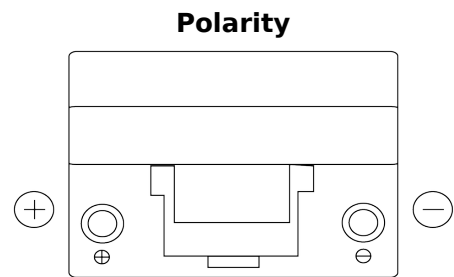

Product overview

Batteries for Cars

Power DB955

Part number	DB955
Technology	Flooded
EAN/GTIN	3661024024464
Voltage	12 V
Capacity	95 Ah
CCA	760 A
Length	306 mm
Width	173 mm
Height	222 mm
Box size	D31
Polarity	ETN 1
Terminal Type	EN taper post
Hold Down	Korean B1
Weights (subject of variation)	20.60 kg