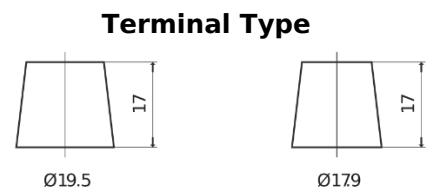

Product overview

Batteries for Cars

Power DB955

Part number	DB955
Technology	Flooded
EAN/GTIN	3661024024464
Voltage	12 V
Capacity	95 Ah
CCA	760 A
Length	306 mm
Width	173 mm
Height	222 mm
Box size	D31
Polarity	ETN 1
Terminal Type	EN taper post
Hold Down	Korean B1
Weights (subject of variation)	20.60 kg