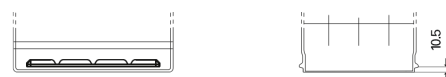

Product overview

Batteries for Cars

Plus CB955

Part number	CB955
Technology	Flooded
EAN/GTIN	3661024014465
Voltage	12 V
Capacity	95 Ah
CCA	760 A
Length	306 mm
Width	173 mm
Height	222 mm
Box size	D31
Polarity	ETN 1
Terminal Type	EN taper post
Hold Down	Korean B1
Weights (subject of variation)	20.60 kg

Polarity

Terminal Type

Hold Down

Design, features and specifications are subject to change without notice. We disclaim any representation or warranty, express or implied, concerning the data or recommendations, and in no event shall be liable for any loss or damage claimed to have arisen as a result. Some products may not be available in your local market.