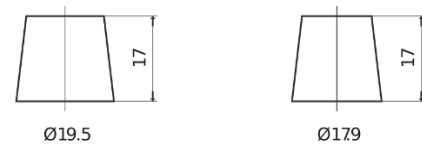

Terminal Type