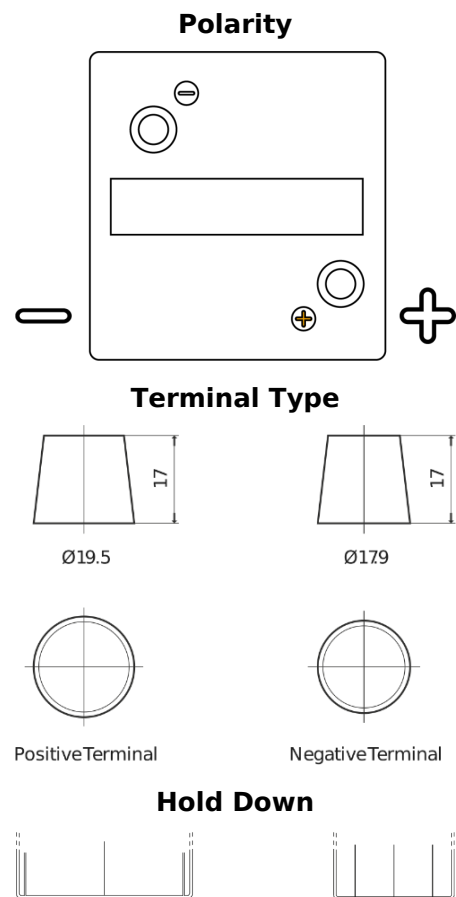

Product overview

Batteries for Marine and Leisure

Vintage EU80-6

Part number	EU80-6
Technology	Flooded
EAN/GTIN	3661024036160
Voltage	6 V
Capacity	80.0 Ah
CCA	600 A
Length	158 mm
Width	165 mm
Height	220 mm
Box size	M02
Polarity	ETN 0
Terminal Type	EN taper post
Hold Down	B0
Weights (subject of variation)	11.00 kg