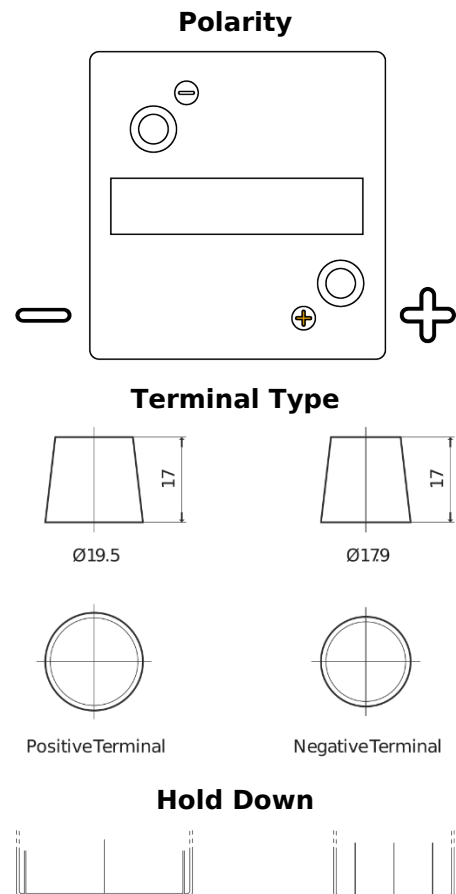

Product overview

Batteries for Marine and Leisure

Vintage EU80-6

Part number	EU80-6
Technology	Flooded
EAN/GTIN	3661024036160
Voltage	6 V
Capacity	80.0 Ah
CCA	600 A
Length	158 mm
Width	165 mm
Height	220 mm
Box size	M02
Polarity	ETN 0
Terminal Type	EN taper post
Hold Down	B0
Weights (subject of variation)	11.00 kg