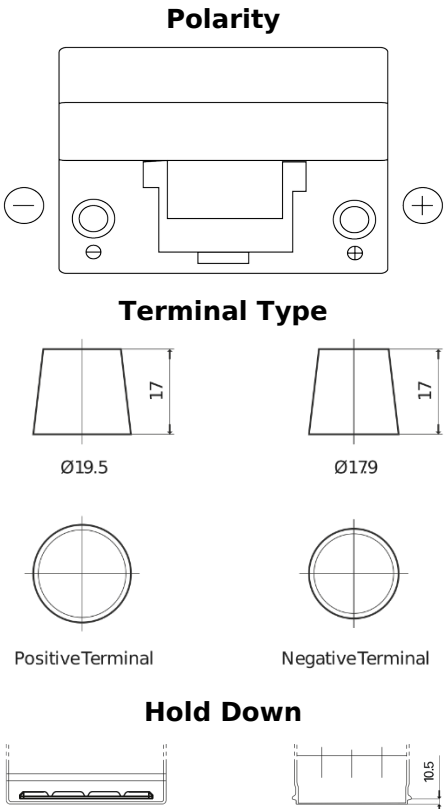

Product overview

Batteries for Cars

Formula FB954

Part number	FB954
Technology	Flooded
EAN/GTIN	3661024044455
Voltage	12 V
Capacity	95 Ah
CCA	760 A
Length	306 mm
Width	173 mm
Height	222 mm
Box size	D31
Polarity	ETN 0
Terminal Type	EN taper post
Hold Down	Korean B1
Weights (subject of variation)	20.60 kg