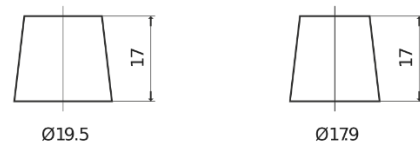

Product overview

Batteries for Cars

Formula FB954

Part number	FB954
Technology	Flooded
EAN/GTIN	3661024044455
Voltage	12 V
Capacity	95 Ah
CCA	760 A
Length	306 mm
Width	173 mm
Height	222 mm
Box size	D31
Polarity	ETN 0
Terminal Type	EN taper post
Hold Down	Korean B1
Weights (subject of variation)	20.60 kg

Polarity

Terminal Type

Positive Terminal

Negative Terminal

Hold Down

Design, features and specifications are subject to change without notice. We disclaim any representation or warranty, express or implied, concerning the data or recommendations, and in no event shall be liable for any loss or damage claimed to have arisen as a result. Some products may not be available in your local market.