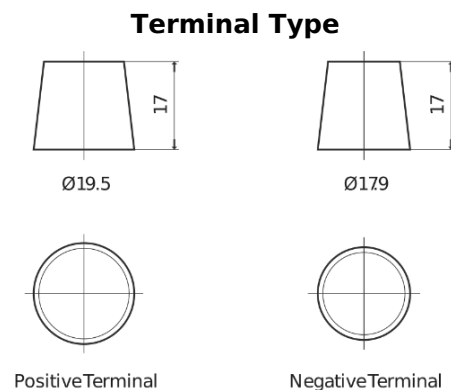

**Product overview**

Batteries for Marine and Leisure

**Vintage EU77-6**

Part number	EU77-6
Technology	Flooded
EAN/GTIN	3661024036177
Voltage	6 V
Capacity	77.0 Ah
CCA	650 A
Length	215 mm
Width	169 mm
Height	184 mm
Box size	H02
Polarity	ETN 0
Terminal Type	EN taper post
Hold Down	B6
Weights (subject of variation)	11.10 kg