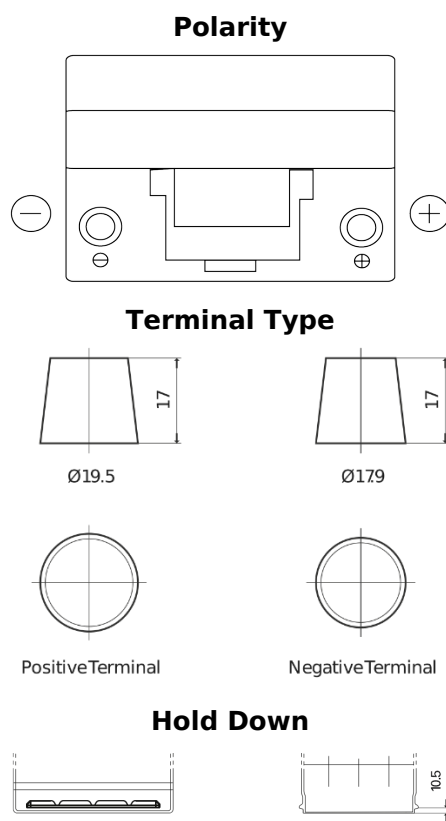

**Product overview**

Batteries for Cars

**Power DB954**

Part number	DB954
Technology	Flooded
EAN/GTIN	3661024024457
Voltage	12 V
Capacity	95 Ah
CCA	760 A
Length	306 mm
Width	173 mm
Height	222 mm
Box size	D31
Polarity	ETN 0
Terminal Type	EN taper post
Hold Down	Korean B1
Weights (subject of variation)	20.60 kg