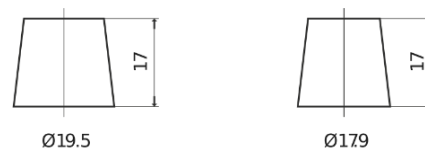

**Product overview**

Batteries for Cars

**Futura CA472**

Part number	CA472
Technology	Flooded
EAN/GTIN	3661024014267
Voltage	12 V
Capacity	47.0 Ah
CCA	450 A
Length	207 mm
Width	175 mm
Height	175 mm
Box size	LB1
Polarity	ETN 0
Terminal Type	EN taper post
Hold Down	B13
Weights (subject of variation)	11.40 kg

**Polarity**

**Terminal Type**

Positive Terminal

Negative Terminal

**Hold Down**

Design, features and specifications are subject to change without notice. We disclaim any representation or warranty, express or implied, concerning the data or recommendations, and in no event shall be liable for any loss or damage claimed to have arisen as a result. Some products may not be available in your local market.