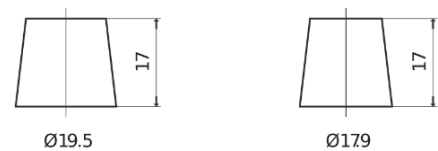

Terminal Type

Positive Terminal

Negative Terminal