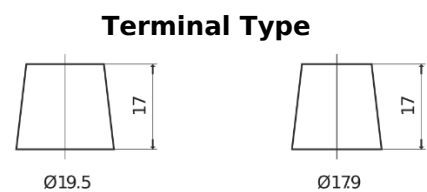

Product overview

Batteries for Marine and Leisure

Vintage EU260-6

| | |
|--------------------------------|---------------|
| Part number | EU260-6 |
| Technology | Flooded |
| EAN/GTIN | 3661024036115 |
| Voltage | 6 V |
| Capacity | 260.0 Ah |
| CCA | 1300 A |
| Length | 345 mm |
| Width | 172 mm |
| Height | 286 mm |
| Box size | M08 |
| Polarity | ETN 0 |
| Terminal Type | EN taper post |
| Hold Down | B0 |
| Weights (subject of variation) | 39.10 kg |