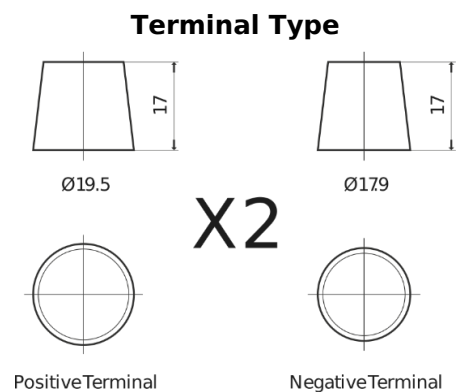

Product overview

Batteries for Marine and Leisure

Vintage EU200-6

Part number	EU200-6
Technology	Flooded
EAN/GTIN	3661024036139
Voltage	6 V
Capacity	200.0 Ah
CCA	1150 A
Length	398 mm
Width	174 mm
Height	234 mm
Box size	M06
Polarity	ETN 0
Terminal Type	Twin EN taper posts
Hold Down	B0
Weights (subject of variation)	27.80 kg