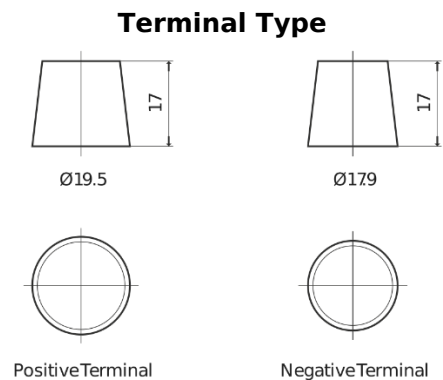

Product overview

Batteries for Marine and Leisure

Vintage EU165-6

| | |
|--------------------------------|---------------|
| Part number | EU165-6 |
| Technology | Flooded |
| EAN/GTIN | 3661024036146 |
| Voltage | 6 V |
| Capacity | 165.0 Ah |
| CCA | 900 A |
| Length | 330 mm |
| Width | 174 mm |
| Height | 234 mm |
| Box size | M05 |
| Polarity | ETN 0 |
| Terminal Type | EN taper post |
| Hold Down | B0 |
| Weights (subject of variation) | 25.00 kg |