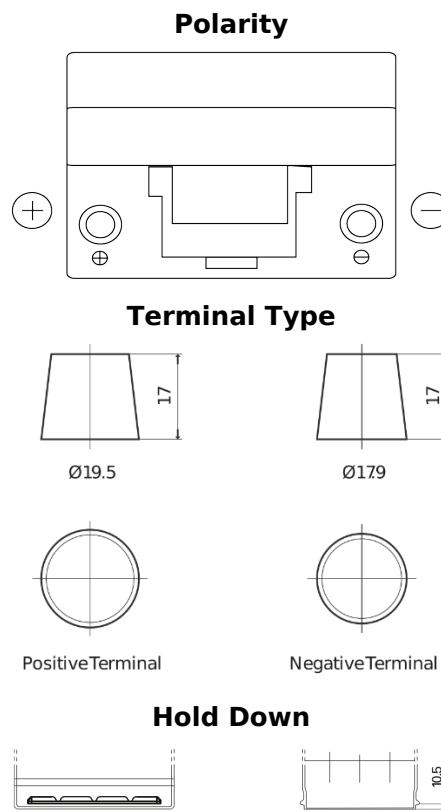

Product overview

Batteries for Cars

Classic EC905

Part number	EC905
Technology	Flooded
EAN/GTIN	3661024034760
Voltage	12 V
Capacity	90 Ah
CCA	680 A
Length	306 mm
Width	173 mm
Height	222 mm
Box size	D31
Polarity	ETN 1
Terminal Type	EN taper post
Hold Down	Korean B1
Weights (subject of variation)	19.90 kg